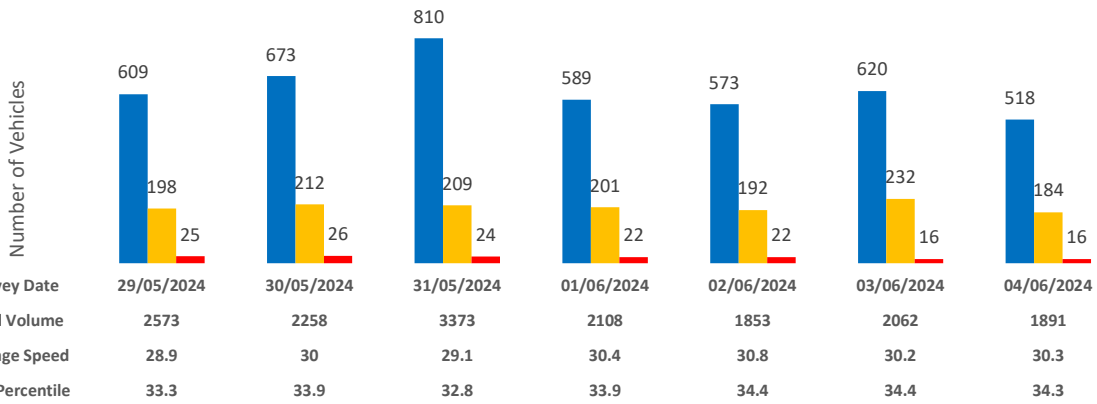

### Towards Fen Lane

■ (No Police Action) ■ Speed Awareness Workshop ■ Prosecution

### Towards Revesby

■ (No Police Action) ■ Speed Awareness Workshop ■ Prosecution