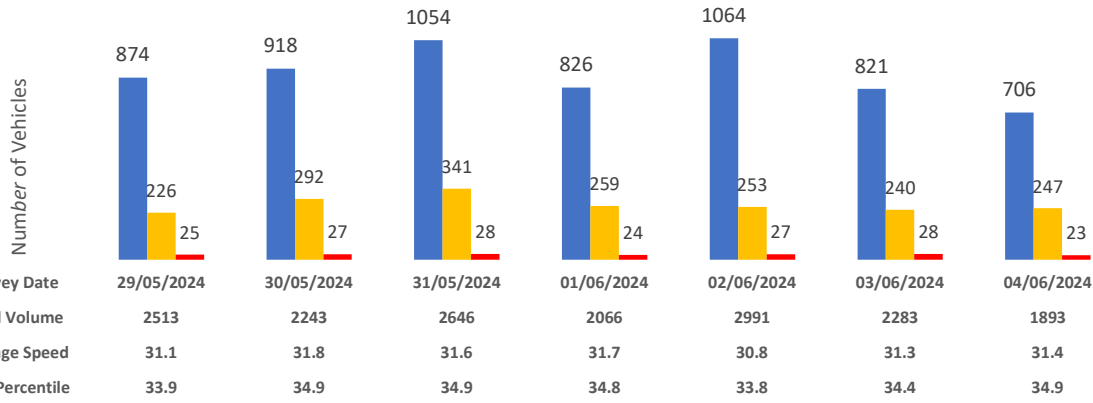

### Towards Fen Lane

■ (No Police Action) ■ Speed Awareness Workshop ■ Prosecution